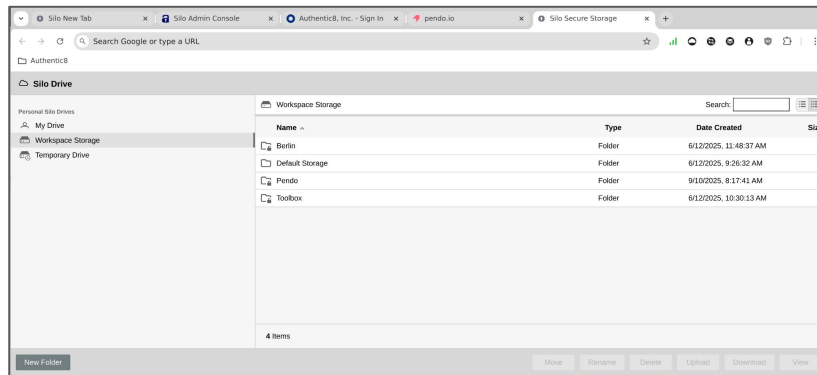

Silo Drive

Shared Storage for Silo Workspace

Analysts need to collaborate with their peers — be it with a single team in the same office, a team distributed across the country or world or one that is working from home. Day in and day out, they collect large amounts of data as they research, including files, documents, code and screenshots. The ability to share findings or seek peer input on this research can drive down time-to-insight for the organization. The challenge is how to enable them to collaborate safely, securely and efficiently. Some assets may be toxic; all need to remain private and secure; and compliance requires you to maintain an audit trail.

The solution

Silo Drive for Silo Workspace delivers collaboration from within the online investigation platform you already know. An analyst can research anonymously; capture and download an asset for investigation; analyze and annotate the asset; and then share their findings with peers within Silo.

- Silo Drive is maintained in the Authentic8 cloud, isolating potentially harmful assets from your network
- Silo Drive is easily provisioned from within the admin console to groups of users
- All stored assets your team shares are encrypted

Use case examples

- Multiple analysts collect OSINT on the same target
- SOC is alerted to a phishing email with an attachment, downloads via Silo and notifies CTI team
- Fraud investigation involves analysts in multiple countries who collect/share case notes centrally
- Recurring content collection accessible by the team for analysis and comment

Ready to modernize your investigation workspace? Schedule a [demo](#) today.

Silo Workspace is the digital investigation platform that protects, masks, and accelerates direct engagement at the source. With isolated multi-app workspaces, a global managed attribution network, integrated capture and analysis tooling, and enterprise-grade controls, Silo is your unified workspace to enter the threat environment.

Learn more
+1 877-659-6535
www.authentic8.com